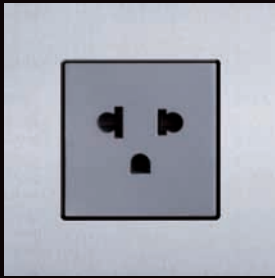

special functions

A wide range of functions

International standard socket outlets

- German • Swiss • Italian • Euro-American

Euro-US socket