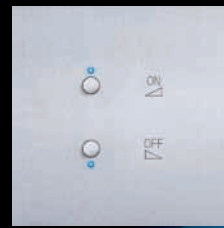

OPENING AS YOU WISH

HARMONISING DAILY LIFE

4 Scenarios

Heating control

Dimmer control

Roller shutter control

As you leave the house, a single gesture allows you to control all functions in your installation (lighting, shutters, heating, etc.), on a touch screen or a simple switch.