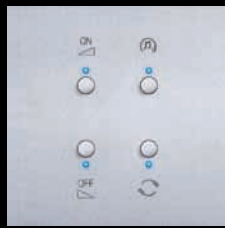

Sound distribution