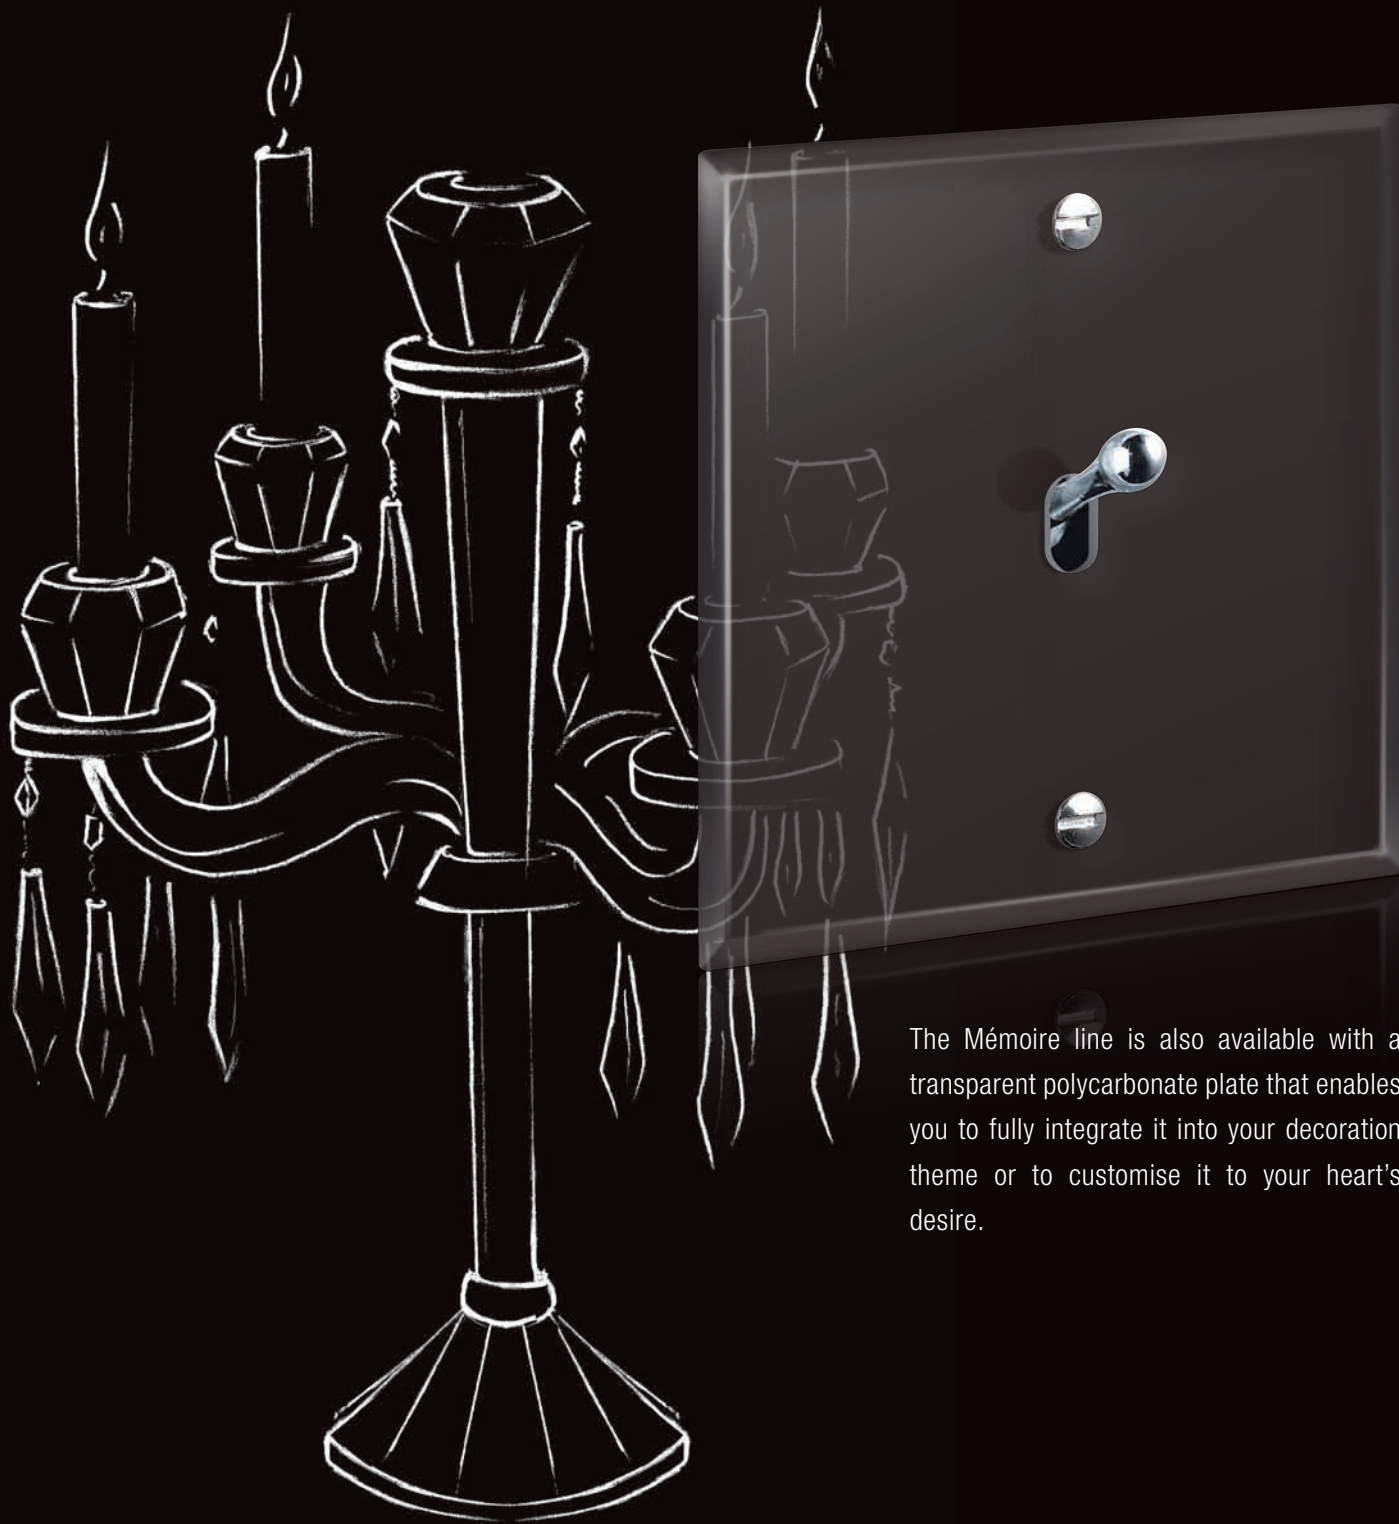

Double Large square
80 x 151 mm

Triple large square
80 x 222 mm

Small rectangle
40 x 80 mm

Large rectangle
80 x 110 mm

Double large rectangle
40 x 125 mm

«MY HOME» interface plate
125 x 140 mm - Epaisseur 9 mm

mémoire

Authenticity, heritage, craftsmanship

**The art of turning tradition
into lifestyle**

The Mémoire style is a reminder of the best of
tradition in terms of switches.

- Slight bevel
- Switches are available with water-drop lever, pushbutton or toggle
- Orange indicator light tube beneath button
- Crafted, indented collar
- Visible screw fastenings
- Flat, thin plate (2.8 mm)

mémoire cristal

Transparent elegance

The Mémoire line is also available with a transparent polycarbonate plate that enables you to fully integrate it into your decoration theme or to customise it to your heart's desire.

- The mechanism fixes onto a metal sub-plate.
- The decorative element fits beneath a transparent plate.

This moulded transparent plate allows for perfect integration with the metal sub-plate, thus fitting smoothly onto the wall.