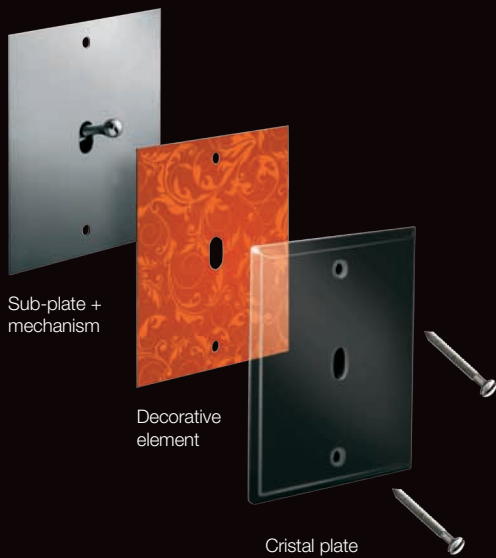

Double Large square
80 x 151 mm

Triple large square
80 x 222 mm

Small rectangle
40 x 80 mm

Large rectangle
80 x 110 mm

Double large rectangle
40 x 125 mm

«MY HOME» interface plate
125 x 140 mm - Epaisseur 9 mm

mémoire

Authenticity, heritage, craftsmanship

**The art of turning tradition
into lifestyle**

The Mémoire style is a reminder of the best of
tradition in terms of switches.

- Slight bevel
- Switches are available with water-drop lever, pushbutton or toggle
- Orange indicator light tube beneath button
- Crafted, indented collar
- Visible screw fastenings
- Flat, thin plate (2.8 mm)

mémoire cristal

Transparent elegance

The Mémoire line is also available with a transparent polycarbonate plate that enables you to fully integrate it into your decoration theme or to customise it to your heart's desire.

- The mechanism fixes onto a metal sub-plate.
- The decorative element fits beneath a transparent plate.

This moulded transparent plate allows for perfect integration with the metal sub-plate, thus fitting smoothly onto the wall.