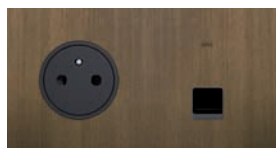

épure Bronze

- Black levers
- Dark grey Power socket with flush shaft

2 ways-switch

French standard outlet

French standard outlet + RJ45

	2 ways - switch	67301
	Push button lever	67315
	Push button	67310
	2 ways-switch with lamp	67307
	Push button lever with lamp	67317
	Push button with lamp	67311
	Double 2 ways-switch	67302
	Double push button	67312
	Shutter roller UP/DOWN until the end	67320
	Double 2 ways-switch	67304
	Triple 2 ways-switch	67306
	4 X 2 ways-switch	67308
	TV socket	67329
	French standard outlet	67331
	RJ 45 Category 6 FTP	67325
	TV/FM/SAT outlet	67377
	Double French Standard socket	67332
	Triple French Standard socket	67333
	French standard socket + TV outlet	67339
	French standard socket + RJ 45 category 6 FTP	67338
	French standard socket + RJ 45 category 6 FTP + TV outlet	67337
	My Home - Light on/off	67381
	My Home - Double Light on/off	67382
	My Home - Light on/off + Rolling shutters up/down	67383
	My Home - Rolling shutters up/down	67384
	My Home - Sound and Volume control	67385
	My Home - Heating control	67386
	My Home - Adjustable Alarm Detector	67387
	My Home - 4 scenarios	67388