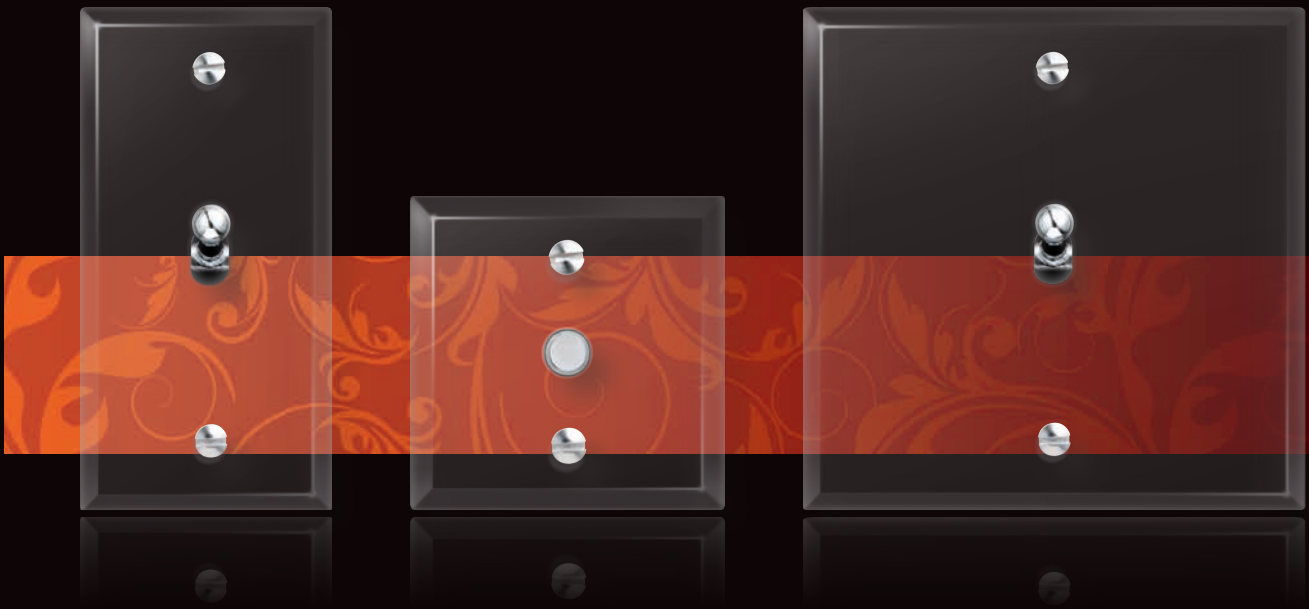

mémoire

Authenticity, heritage, craftsmanship

**The art of turning tradition
into lifestyle**

The Mémoire style is a reminder of the best of
tradition in terms of switches.

- Slight bevel
- Switches are available with water-drop lever, pushbutton or toggle
- Orange indicator light tube beneath button
- Crafted, indented collar
- Visible screw fastenings
- Flat, thin plate (2.8 mm)

- The mechanism fixes onto a metal sub-plate.
- The decorative element fits beneath a transparent plate.

This moulded transparent plate allows for perfect integration with the metal sub-plate, thus fitting smoothly onto the wall.