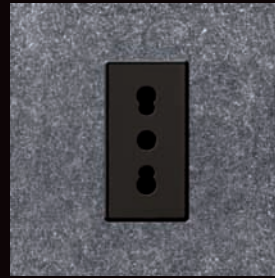

Euro-US socket

German socket

Italian socket

Energy taken and Multimedia

- Power socket with flush shaft • Multimedia outlets: RCA, HDMI, HD15, RJ45
- Possibility of integrating RJ45 Keystone® couplers

Power socket with flush shaft