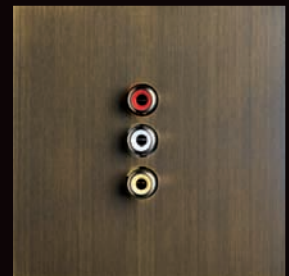

special functions

A wide range of functions

International standard socket outlets

- German • Swiss • Italian • Euro-American

Energy taken and Multimedia

- Power socket with flush shaft • Multimedia outlets: RCA, HDMI, HD15, RJ45
- Possibility of integrating RJ45 Keystone® couplers

RCA outlet