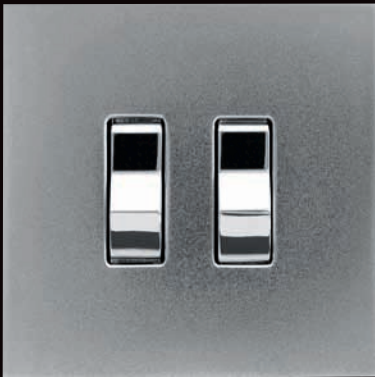

- Straight edges, clean angles and no bevels
- Switches are available with cylindrical lever, pushbutton or toggle
- Blue LED indicator
- Minimalist collar
- No visible screw fastenings
- Flat, thick plate (4,8 mm)