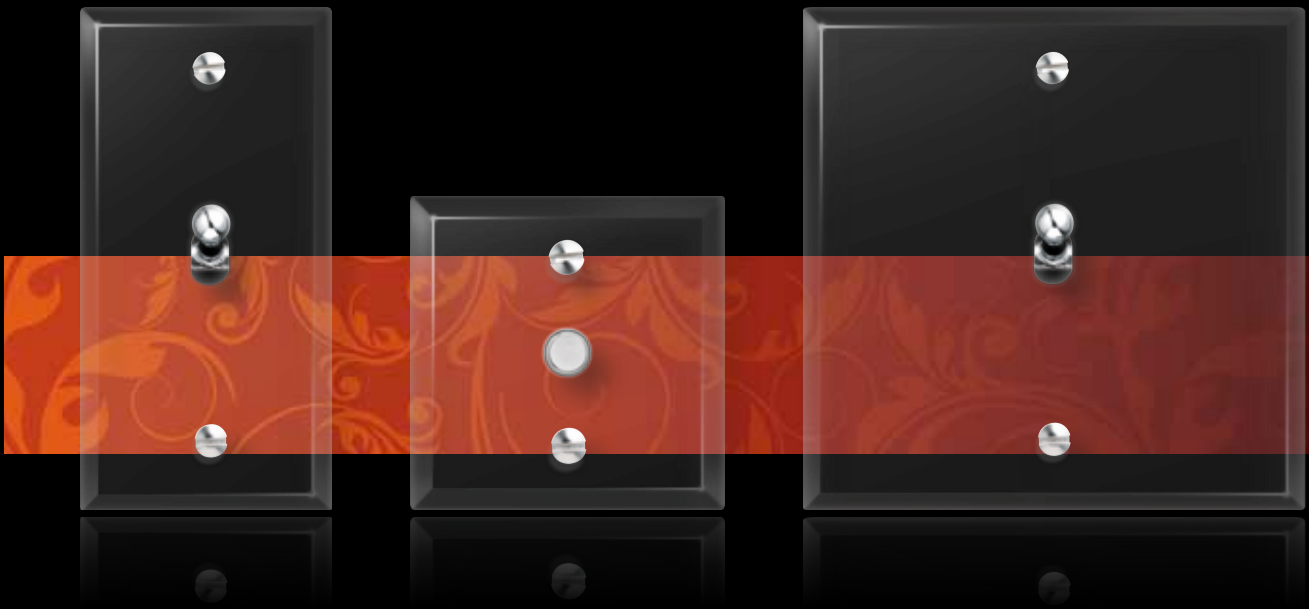

- The mechanism fixes onto a metal sub-plate.
- The decorative element fits beneath a transparent plate.

This moulded transparent plate allows for perfect integration with the metal sub-plate, thus fitting smoothly onto the wall.