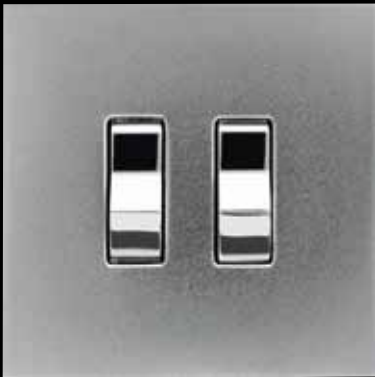

- The mechanism fixes onto a metal sub-plate.
- The decorative element fits beneath a transparent plate.

This moulded transparent plate allows for perfect integration with the metal sub-plate, thus fitting smoothly onto the wall.

épure

Raw, minimalist, essential

The art of distilling pure essence

The Epure universe is for those who seek minimalist, contemporary aesthetics.

- Straight edges, clean angles and no bevels
- Switches are available with cylindrical lever, pushbutton or toggle
- Blue LED indicator
- Minimalist collar
- No visible screw fastenings
- Flat, thick plate (4,8 mm)