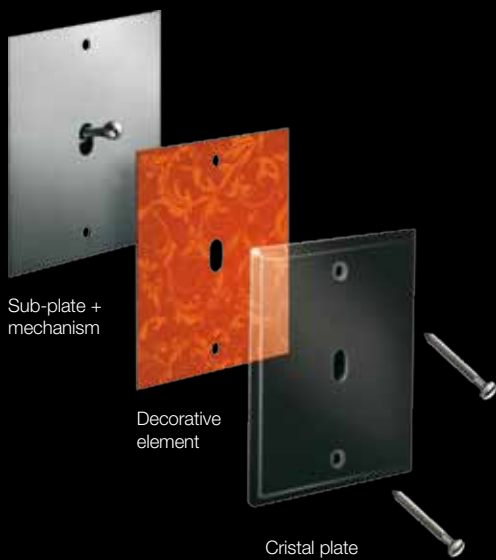

Double Large square
80 x 151 mm

Triple large square
80 x 222 mm

Small rectangle
40 x 80 mm

Large rectangle
80 x 110 mm

Double large rectangle
40 x 125 mm

«MY HOME» interface plate
125 x 140 mm - Epaisseur 9 mm

mémoire

Authenticity, heritage, craftsmanship

**The art of turning tradition
into lifestyle**

The Mémoire style is a reminder of the best of
tradition in terms of switches.

- Slight bevel
- Switches are available with water-drop lever, pushbutton or toggle
- Orange indicator light tube beneath button
- Crafted, indented collar
- Visible screw fastenings
- Flat, thin plate (2.8 mm)

mémoire cristal

Transparent elegance

The Mémoire line is also available with a transparent polycarbonate plate that enables you to fully integrate it into your decoration theme or to customise it to your heart's desire.

- The mechanism fixes onto a metal sub-plate.
- The decorative element fits beneath a transparent plate.

This moulded transparent plate allows for perfect integration with the metal sub-plate, thus fitting smoothly onto the wall.