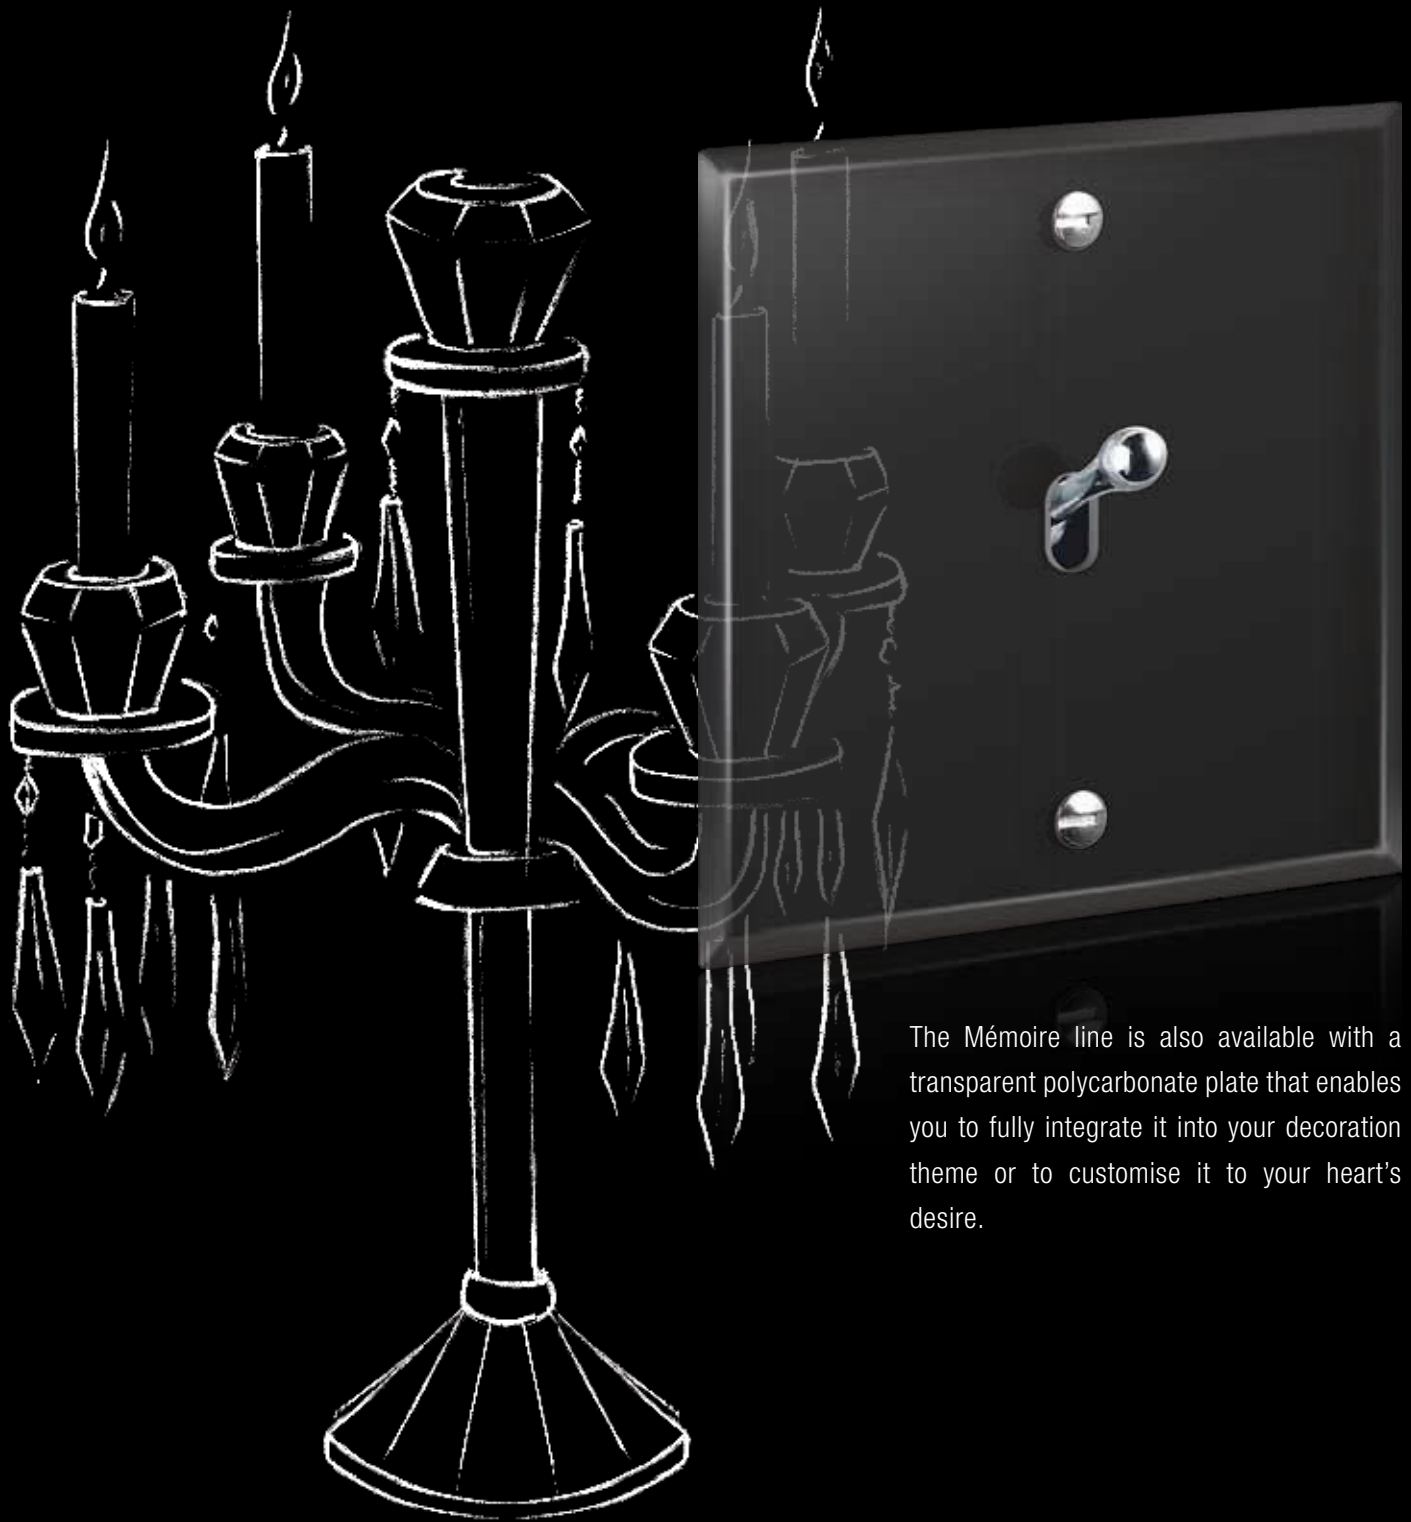

mémoire

Authenticity, heritage, craftsmanship

**The art of turning tradition
into lifestyle**

The Mémoire style is a reminder of the best of
tradition in terms of switches.

- Slight bevel
- Switches are available with water-drop lever, pushbutton or toggle
- Orange indicator light tube beneath button
- Crafted, indented collar
- Visible screw fastenings
- Flat, thin plate (2.8 mm)

mémoire cristal

Transparent elegance

The Mémoire line is also available with a transparent polycarbonate plate that enables you to fully integrate it into your decoration theme or to customise it to your heart's desire.

- The mechanism fixes onto a metal sub-plate.
- The decorative element fits beneath a transparent plate.

This moulded transparent plate allows for perfect integration with the metal sub-plate, thus fitting smoothly onto the wall.