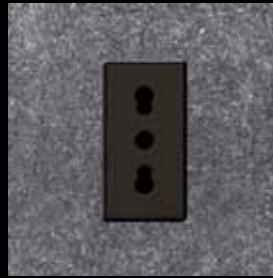

Italian socket

Energy taken and Multimedia

- Power socket with flush shaft
- Multimedia outlets: RCA, HDMI, HD15, RJ45
- Possibility of integrating RJ45 Keystone® couplers