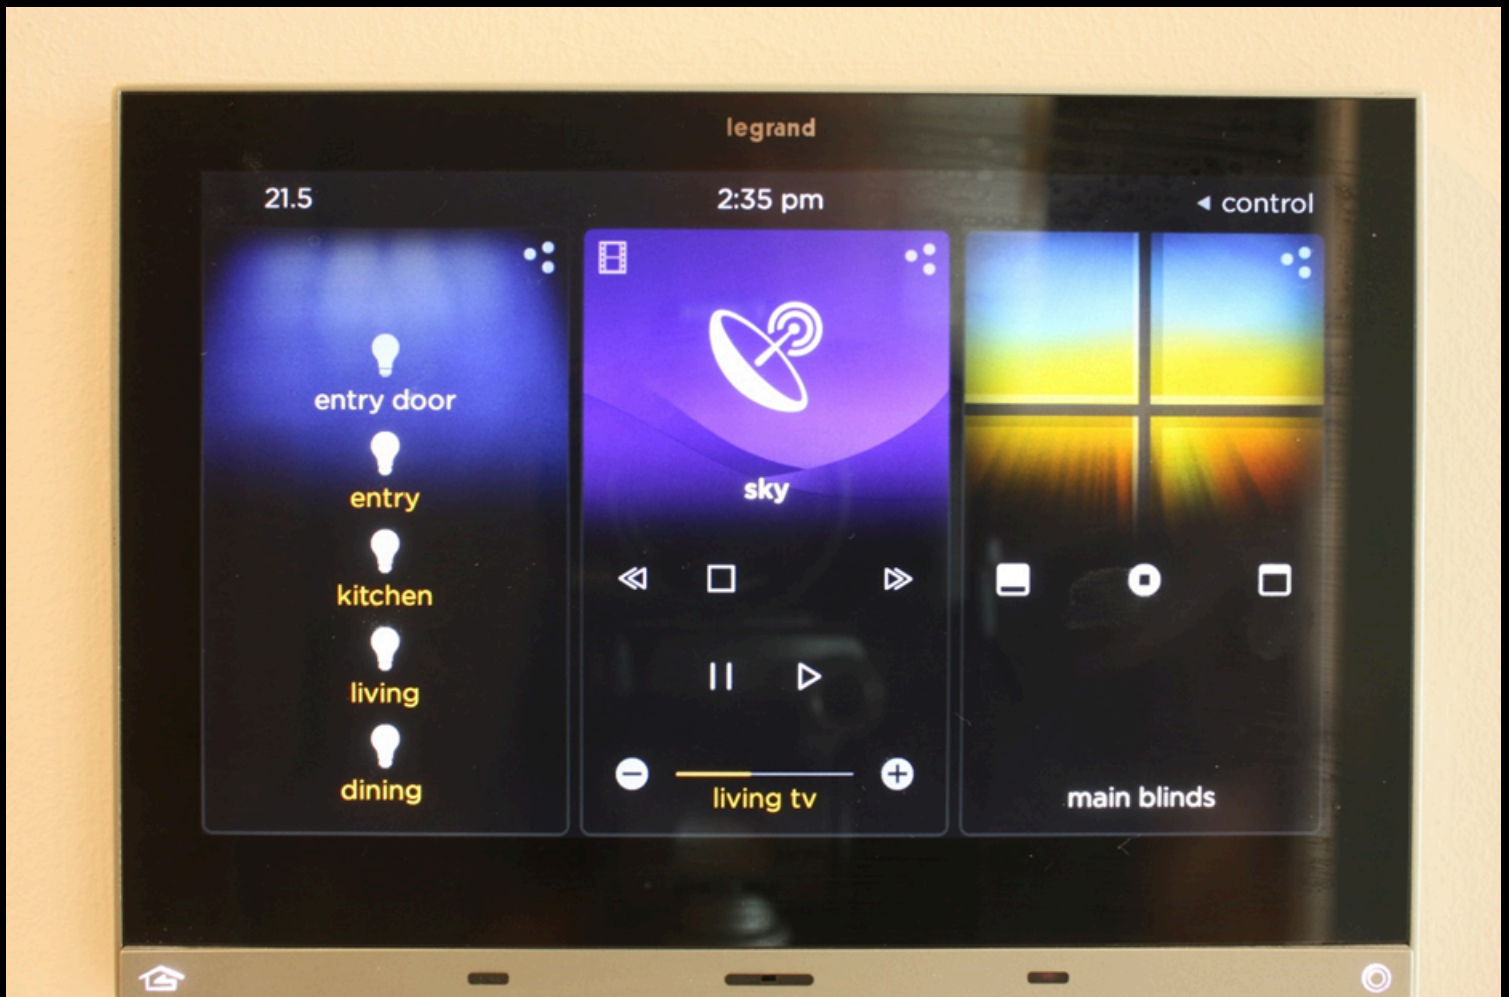

VANTAGE PRODUCTS INSTALLED

1 x Vantage ID-DIN-II
1 x Vantage EQ73TB-TI
1 x Vantage EQ-APP-5 - License Pack
2 x Vantage ELDS4-1-DIN

3 x Vantage RS8-DIN
1 x Vantage IRX-II
5 x Vantage Keypads
3 x Vantage FL-MS360-5X2 Motion Sensors

OTHER PRODUCTS INSTALLED

86" LG TV - Lounge
49" LG TVs - Bedrooms
Autonomic MMS 3E Media Server
Autonomic M400 Digital Power Amplifier
Tru Audio Custom Width Sound Bar
Tru Audio Trunami Inwall Subwoofer
Yamaha RXA1080 170W AVR
Vogels electric swing out wall bracket

Luxul 24 Port GB Switch
ICT Protégé Door Controller
ICT Protégé Bluetooth Door Reader
Ubiquity AC WIFI AP's
Furman Power Conditioner
Apple TV 4K Media Player
AV Gear HDMI Extenders
Tru Audio Phantom MRA Speakers